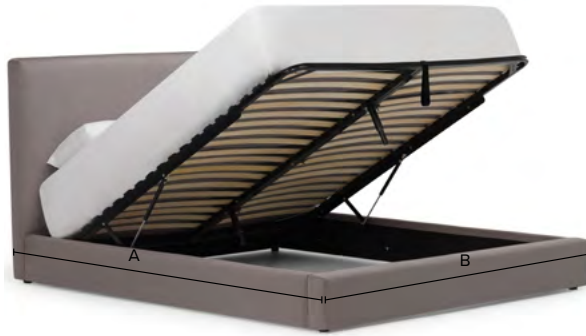

16"

**I Ground To Top Of Slat**

11"

**J Bed Length**

- Full .....87"
- Queen .....92"
- King .....92"
- California King .....96"

Dimensions shown as Width x Depth x Height.

Dimensions are correct at the time of printing and are subject to change without notice. Actual measurements for each item may vary from what is shown here.

Please allow up to a +/- 1 inch difference. Availability may vary by region.

Illustrative image shown only for lift bed dimensions purposes, refer to bed style in previous pages.

**A Bed Opening Length**