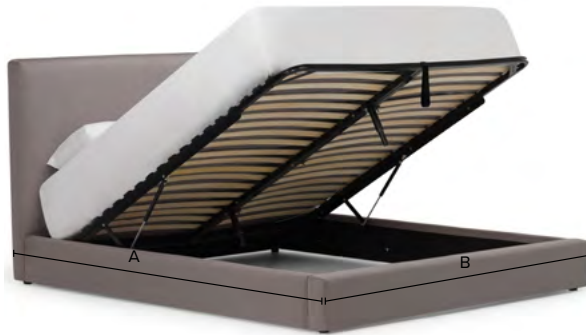

16"

**I Ground To Top Of Slat**

11"

**J Bed Length**

- Full .....85"
- Queen .....90"
- King .....90"
- California King .....94"

Dimensions shown as Width x Depth x Height.

Dimensions are correct at the time of printing and are subject to change without notice. Actual measurements for each item may vary from what is shown here.

Please allow up to a +/- 1 inch difference. Availability may vary by region.

Illustrative image shown only for lift bed dimensions purposes, refer to bed style in previous pages.

**A Bed Opening Length**