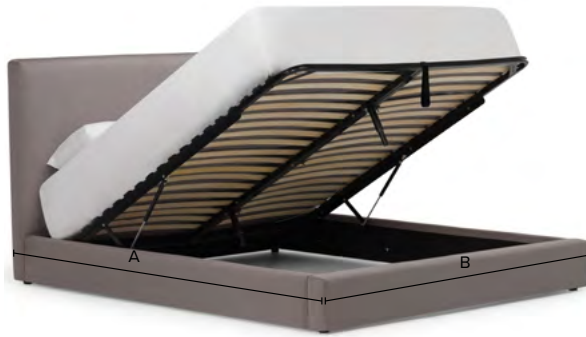

11"

J Bed Length

- Full85"
- Queen90"
- King90"
- California King94"

Dimensions shown as Width x Depth x Height.

Dimensions are correct at the time of printing and are subject to change without notice. Actual measurements for each item may vary from what is shown here.

Please allow up to a +/- 1 inch difference. Availability may vary by region.

Illustrative image shown only for lift bed dimensions purposes, refer to bed style in previous pages.

A Bed Opening Length

Full	77"
Queen	82"
King	82"
California King	86"