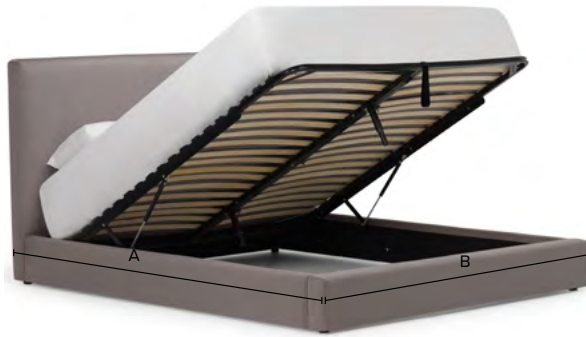

11"

J Bed Length

- Full85"
- Queen90"
- King90"
- California King94"

Dimensions shown as Width x Depth x Height.

Dimensions are correct at the time of printing and are subject to change without notice. Actual measurements for each item may vary from what is shown here.

Please allow up to a +/- 1 inch difference. Availability may vary by region.

Illustrative image shown only for lift bed dimensions purposes, refer to bed style in previous pages.

A Bed Opening Length

- Full77"
- Queen82"
- King82"
- California King86"