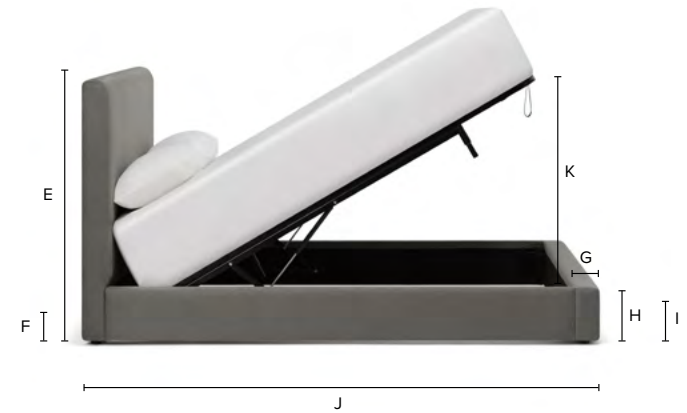

11"

J Bed Length

- Full85"
- Queen90"
- King90"
- California King94"

Dimensions shown as Width x Depth x Height.

Dimensions are correct at the time of printing and are subject to change without notice. Actual measurements for each item may vary from what is shown here.

Please allow up to a +/- 1 inch difference. Availability may vary by region.

Illustrative image shown only for lift bed dimensions purposes, refer to bed style in previous pages.

A Bed Opening Length

- Full77"
- Queen82"
- King82"
- California King86"