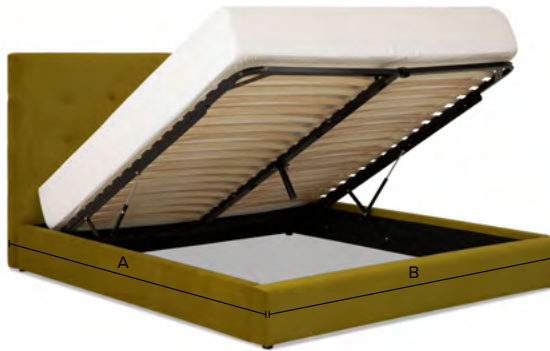

A Bed Opening Length

- Full .....77"
- Queen .....82"
- King .....82"
- California King .....86"

B Bed Opening Width

- Full .....55"
- Queen .....61"
- King .....77"
- California King .....73"

C Side Rail Depth

- Full .....3"
- Queen .....3"
- King .....3"
- California King .....3"

D Bed Width

- Full .....61"
- Queen .....67"
- King .....83"
- California King .....79"

E Headboard Height Options

- Complete Bed
  39", 49"
- Headboard Only
  38", 48"

F Leg Height

1"

G Footboard Depth

5"

H Ground To Top Of Footboard

11"

I Ground To Top Of Slat

9.5"

J Bed Length

- Full .....87"
- Queen .....92"
- King .....92"
- California King .....96"

K Lift Height

- Full .....37"
- Queen .....40"
- King .....40"
- California King .....42"

Dimensions shown as Width x Depth x Height.

Dimensions are correct at the time of printing and are subject to change without notice. Actual measurements for each item may vary from what is shown here.

Please allow up to a +/- 1 inch difference. Availability may vary by region.