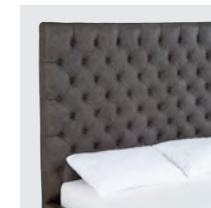

VARIOUS
LEG OPTIONS

UPHOLSTERED
ON ALL SIDES

WELL-TAILORED
EDGES

OPTIONS

Full, Queen, King, California King sizes

54" and 64" headboard heights

Round tapered wood leg – Espresso, Grey, Walnut
Square tapered metal leg – Brushed Nickel

Lift bed available only with 1" rotatable leg

FEATURES

Fully upholstered headboard (including backside), footboard and rails

Available as complete bed or headboard only

Wood slats included with complete bed

MATERIALS

5/8" plywood slats with no more than 2" gaps in between slats ensures conformance with most warranties. Refer to individual mattress warranty.

Matte black steel brackets with countersunk holes and flat head bolts