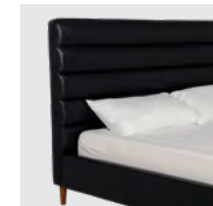

VARIOUS
LEG OPTIONS

UPHOLSTERED
ON ALL SIDES

WELL-TAILORED
EDGES

OPTIONS

Full, Queen, King, California King sizes

44" and 54" headboard heights

Round tapered wood – Espresso, Grey, Walnut
Square tapered metal – Brushed Nickel

Lift bed available only with 1" rotatable leg

FEATURES

Fully upholstered headboard (including backside), footboard and rails

Available as complete bed or headboard only

Slats included with complete bed

MATERIALS