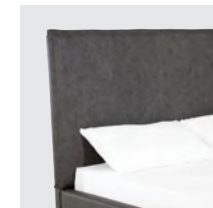

VARIOUS
LEG OPTIONS

UPHOLSTERED
ON ALL SIDES

WELL-TAILORED
EDGES

OPTIONS

Full, Queen, King, California King sizes

44" and 54" headboard heights

Round tapered wood leg – Espresso, Grey, Walnut
Square tapered metal leg – Brushed Nickel

Lift bed available only with 1" rotatable leg

FEATURES

Fully upholstered headboard (including backside), footboard and rails

Available as complete bed or headboard only

Wood slats included with complete bed