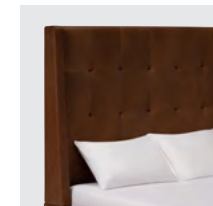

VARIOUS
LEG OPTIONS

UPHOLSTERED
ON ALL SIDES

WELL-TAILORED
EDGES

OPTIONS

Full, Queen, King, California King sizes

54" and 64" headboard heights

Round tapered wood leg – Espresso, Grey, Walnut
Square tapered metal leg – Brushed Nickel

Lift bed available only with 1" rotatable leg

FEATURES

Fully upholstered headboard (including backside), footboard and rails

Available as complete bed or headboard only

Wood slats included with complete bed

MATERIALS

5/8" plywood slats with no more than 2" gaps in between slats ensures conformance with most warranties. Refer to individual mattress warranty.

Matte black steel brackets with countersunk holes and flat head bolts