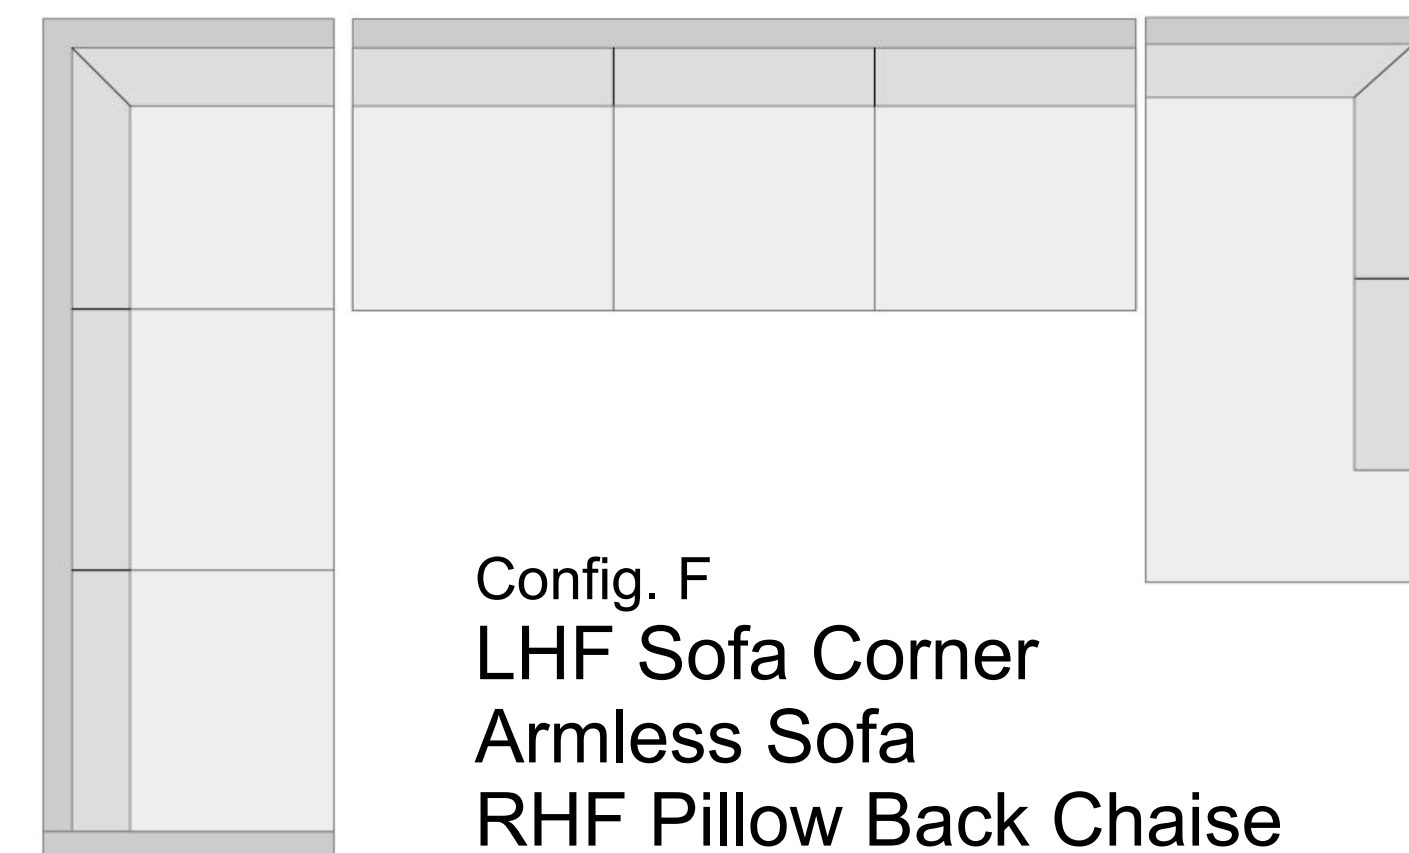

2309 L Furniture

Seat Depth : 19"
 Seat Height : 18.5"
 Case Depth : 36"
 Arm Height : 26"
 Arm Width : 6.5"
 Back height : 36"

- Choose cushion comfort
- Choose fabric
- Removable cushion covers
- Double sided cushions

- Kiln dried Hardwood Frame
- Lifetime Warranty on Frame
- 5 Year on Cushions
- Made in BC

Some Popular Configurations – Or Make Your Own

Config. A
Sofa with Flip
Chaise
80" x 65"

Config. B
LHF Sofa
Corner
RHF Sofa
108.5" x 108.5"

Config. C
LHF Sofa
Corner
Armless Love
RAF Pillow Back Chaise
109" X 116" X 74"

Config. D
LHF Pillow Back
Chaise
RHF Sofa
109" x 74"

Config. E
LHF P.Back Chaise
Armless Sofa
RHF P.Back Chaise
138" x 74"