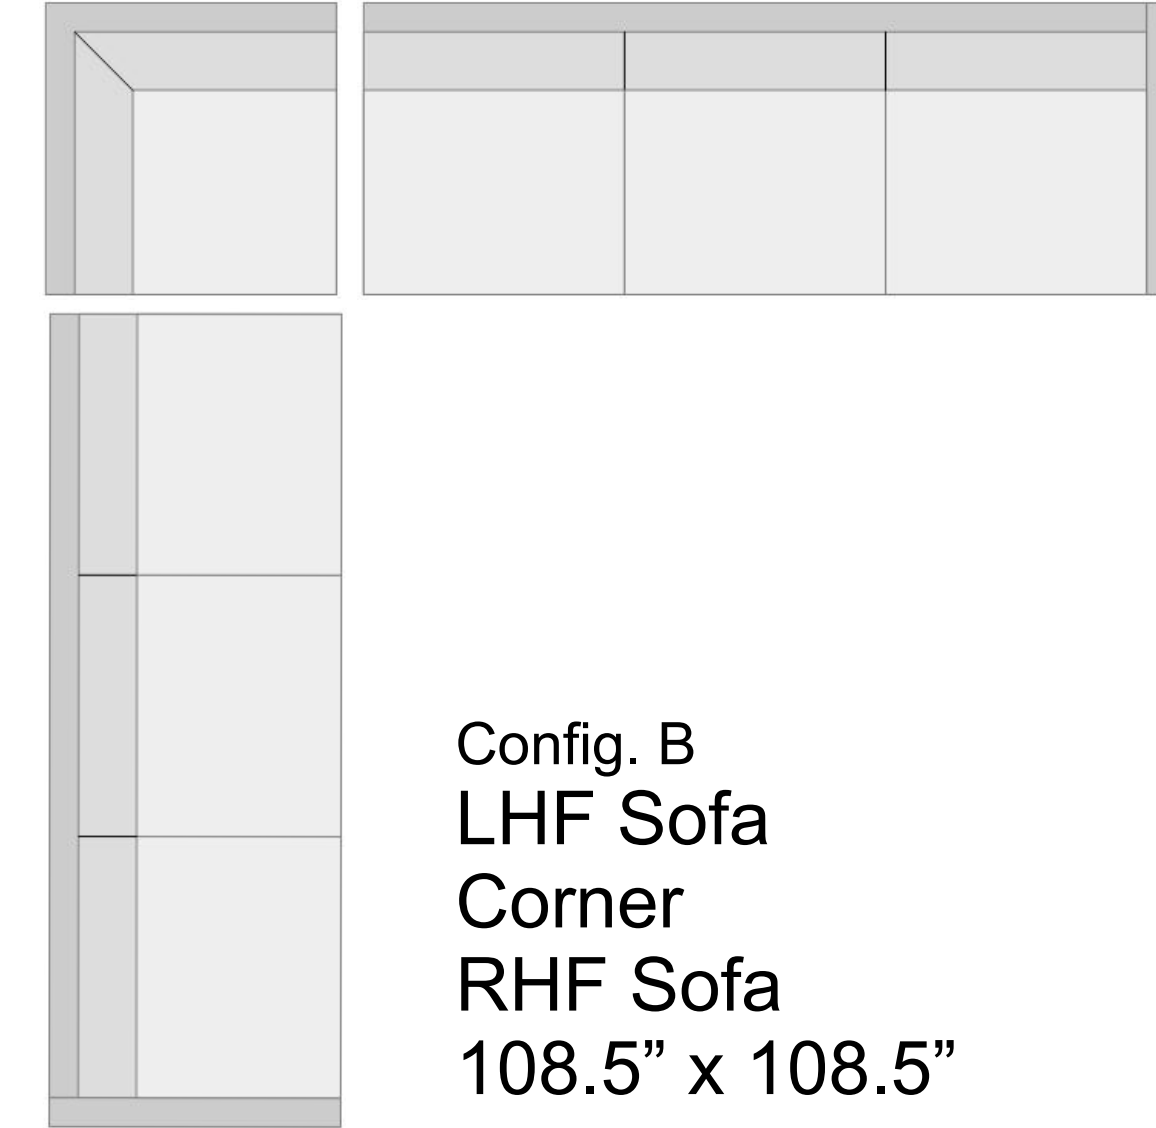

2309 L Furniture

Seat Depth : 19"
 Seat Height : 18.5"
 Case Depth : 36"
 Arm Height : 26"
 Arm Width : 6.5"
 Back height : 36"

- Choose cushion comfort
- Choose fabric
- Removable cushion covers
- Double sided cushions

- Kiln dried Hardwood Frame
- Lifetime Warranty on Frame
- 5 Year on Cushions
- Made in BC

Some Popular Configurations – Or Make Your Own

Config. A
Sofa with Flip
Chaise
80" x 65"

Config. B
LHF Sofa
Corner
RHF Sofa
108.5" x 108.5"

Config. C
LHF Sofa
Corner
Armless Love
RAF Pillow Back Chaise
109" X 116" X 74"

Config. D
LHF Pillow Back
Chaise
RHF Sofa
109" x 74"

Config. E
LHF P.Back Chaise
Armless Sofa
RHF P.Back Chaise
138" x 74"

Corner
36" x 36"

LHF Love Corner
58.5" x 36" Armless

RHF Love Corner
58.5" x 36" Armless

LHF Sofa Corner
Armless 80.5" x 36"

RHF Sofa Corner
Armless 80.5" x 36"

LHF Love Corner
65" x 36"

RHF Love Corner
65" x 36"