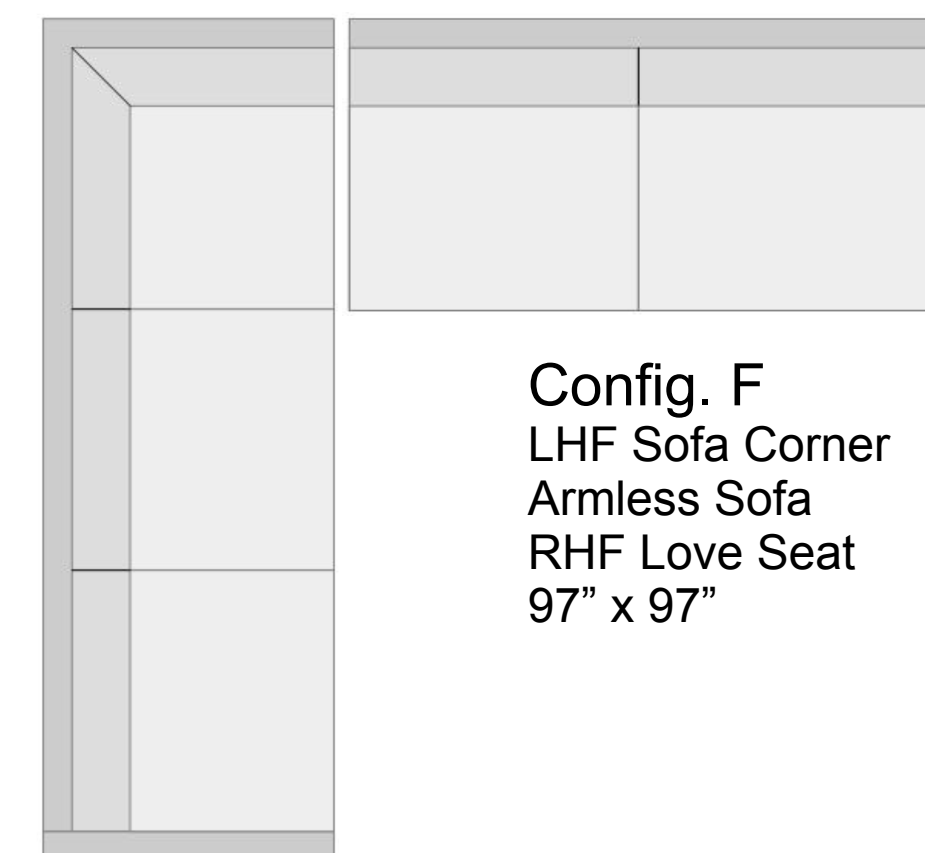

Config. A
Sofa with Flip Chaise
92" x 65"

Config. B
LHF Sofa
Corner
RHF Love Seat
121" x 97"

Config. C
LHF Sofa
Corner
Armless Love
RAF End Chaise
121" x 126"

Config. D
LHF End Chaise
RHF Sofa
121" x 67"

Config. E
LHF End Chaise
Armless Love Seat
RHF End Chaise
126" x 67"

Config. F
LHF Sofa Corner
Armless Sofa
RHF Love Seat
97" x 97"

Config. G
LHF Condo
RHF Condo
140" x 39"

Sofas & Chairs

Sofa
92" x 39"

Condo Sofa
80" x 39"

Love Seat
68" x 39"

Chair & Half
56" x 39"

Chair
44" x 39"

Sectional Components

Corner
39" x 39"

LHF Love Corner
63" x 39"
Armless

RHF Love Corner
63" x 39"
Armless

LHF Condo Corner
69" x 39"
Armless