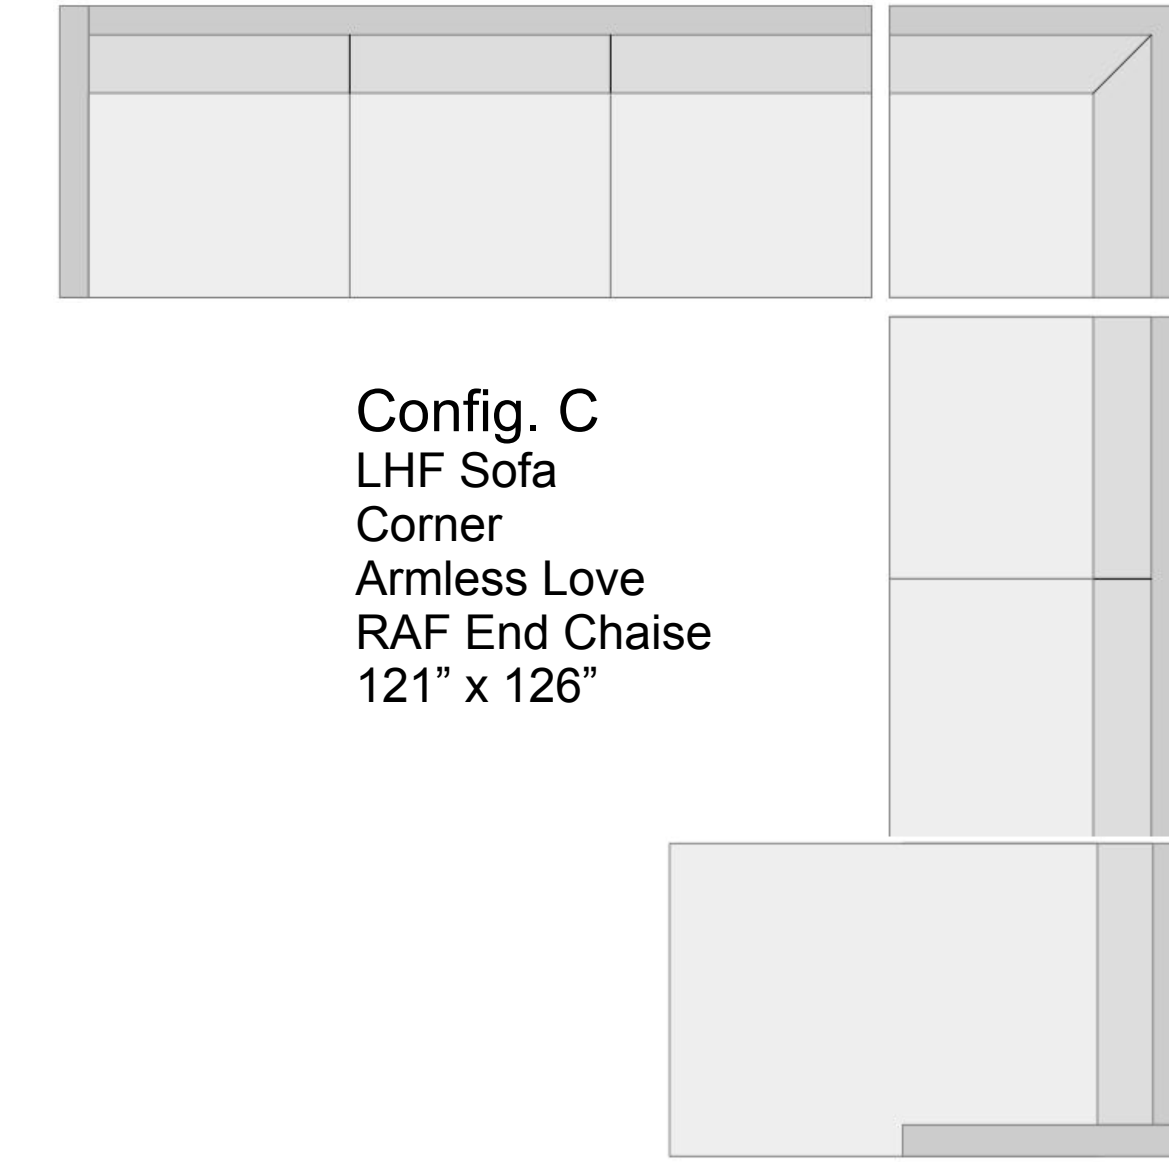

Config. A
Sofa with Flip Chaise
92" x 65"

Config. B
LHF Sofa
Corner
RHF Love Seat
121" x 97"

Config. C
LHF Sofa
Corner
Armless Love
RAF End Chaise
121" x 126"

Config. D
LHF End Chaise
RHF Sofa
121" x 67"

Config. E
LHF End Chaise
Armless Love Seat
RHF End Chaise
126" x 67"

Config. F
LHF Sofa Corner
Armless Sofa
RHF Love Seat
97" x 97"

Config. G
LHF Condo
RHF Condo
140" x 39"

Sofas & Chairs

Sofa
92" x 39"

Condo Sofa
80" x 39"

Love Seat
68" x 39"

Chair & Half
56" x 39"

Chair
44" x 39"

Sectional Components

Corner
39" x 39"

LHF Love Corner
63" x 39"
Armless

RHF Love Corner
63" x 39"
Armless

LHF Condo Corner
69" x 39"
Armless

LHF Sofa Corner
97" x 39"

RHF Sofa Corner
97" x 39"

LHF Love
58" x 39"

RHF Love
58" x 39"

LHF Condo
70" x 39"

RHF Condo
70" x 39"

LHF Sofa
82" x 39"

RHF Sofa
82" x 39"