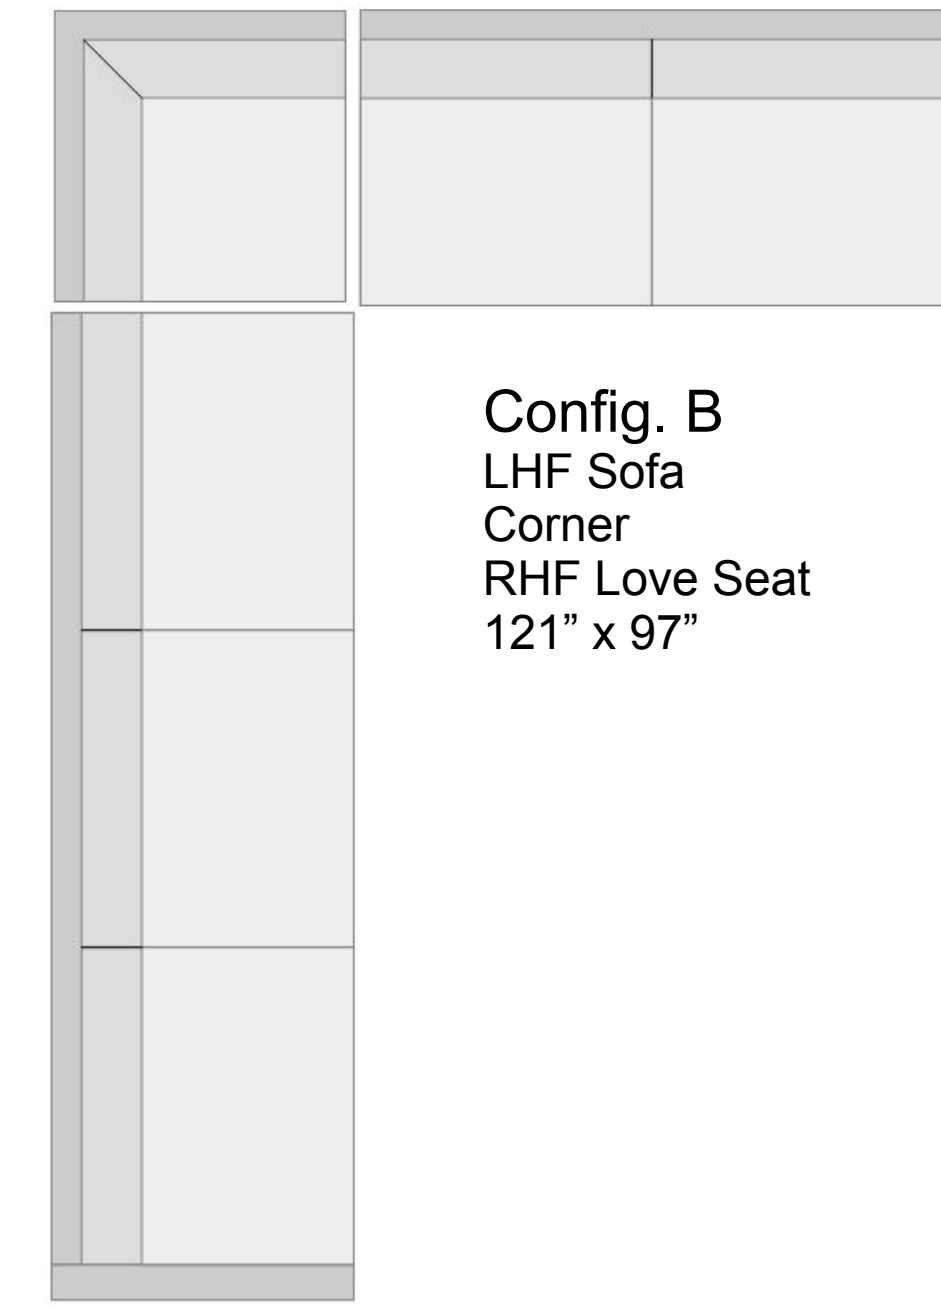

Config. A
Sofa with Flip Chaise
92" x 65"

Config. B
LHF Sofa
Corner
RHF Love Seat
121" x 97"

Config. C
LHF Sofa
Corner
Armless Love
RAF End Chaise
121" x 126"

Config. D
LHF End Chaise
RHF Sofa
121" x 67"

Config. E
LHF End Chaise
Armless Love Seat
RHF End Chaise
126" x 67"

Config. F
LHF Sofa Corner
Armless Sofa
RHF Love Seat
97" x 97"

Config. G
LHF Condo
RHF Condo
140" x 39"

Sofas & Chairs

Sofa
92" x 39"

Condo Sofa
80" x 39"

Love Seat
68" x 39"

Chair & Half
56" x 39"

Chair
44" x 39"

Sectional Components

Corner
39" x 39"

LHF Love Corner
63" x 39"
Armless

RHF Love Corner
63" x 39"
Armless

LHF Condo Corner
69" x 39"
Armless

LHF Sofa Corner
97" x 39"

RHF Sofa Corner
97" x 39"

LHF Love
58" x 39"

RHF Love
58" x 39"

LHF Condo
70" x 39"

RHF Condo
70" x 39"

LHF Sofa
82" x 39"

RHF Sofa
82" x 39"