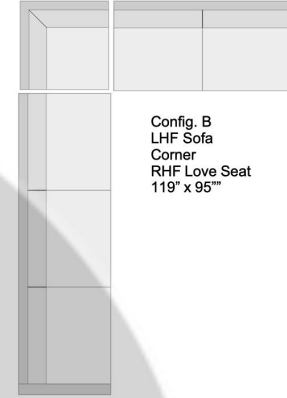

Config. A
Sofa with Flip Chaise
90" x 65"

Config. B
LHF Sofa
Corner
RHF Love Seat
119" x 95"

Config. C
LHF Sofa
Corner
Armless Love
RAF End Chaise
119" x 124"

Config. D
LHF End Chaise
RHF Sofa
119" x 68"

Config. E
LHF End Chaise
Armless Condo
RHF End Chaise
136" x 68"

Config. F
LHF Sofa Corner
Armless Sofa
RHF Love Seat
95" x 95"

Config. G
LHF Condo
RHF Condo
138" x 38"

www.Lfurniture.ca

Sofas & Chairs

Sofa
90" x 38"

Condo Sofa
78" x 38"

Love Seat
66" x 38"

Chair & Half
54" x 38"

Chair
42" x 38"

Sectional Components

Corner
38" x 38"

LHF Love Corner
62" x 38" Armless

RHF Love Corner
62" x 38" Armless

LHF Condo Corner
68" x 38" Armless

RHF Condo Corner
68" x 38" Armless

LHF Sofa Corner Armless
86" x 38"

RHF Sofa Corner Armless
86" x 38"

LHF Love Corner
71" x 38"

RHF Love Corner
71" x 38"

LHF Condo Corner
77" x 38"