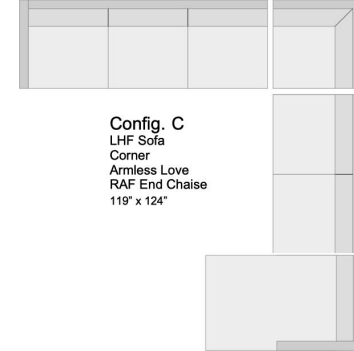

Config. A
Sofa with Flip Chaise
90" x 65"

Config. B
LHF Sofa
Corner
RHF Love Seat
119" x 95"

Config. C
LHF Sofa
Corner
Armless Love
RAF End Chaise
119" x 124"

Config. D
LHF End Chaise
RHF Sofa
119" x 68"

Config. E
LHF End Chaise
Armless Condo
RHF End Chaise
136" x 68"

Config. F
LHF Sofa Corner
Armless Sofa
RHF Love Seat
95" x 95"

Config. G
LHF Condo
RHF Condo
138" x 38"

www.Lfurniture.ca

Sofas & Chairs

Sofa
90" x 38"

Condo Sofa
78" x 38"

Love Seat
66" x 38"

Chair & Half
54" x 38"

Chair
42" x 38"

Sectional Components

Corner
38" x 38"

LHF Love Corner
62" x 38" Armless

RHF Love Corner
62" x 38" Armless