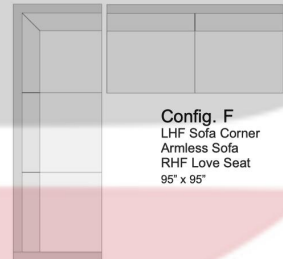

Config. A
Sofa with Flip Chaise
90" x 65"

Config. B
LHF Sofa
Corner
RHF Love Seat
119" x 95"

Config. C
LHF Sofa
Corner
Armless Love
RAF End Chaise
119" x 124"

Config. D
LHF End Chaise
RHF Sofa
119" x 68"

Config. E
LHF End Chaise
Armless Condo
RHF End Chaise
136" x 68"

Config. F
LHF Sofa Corner
Armless Sofa
RHF Love Seat
95" x 95"

Config. G
LHF Condo
RHF Condo
138" x 38"

www.Lfurniture.ca

Sofas & Chairs

Sofa
90" x 38"

Condo Sofa
78" x 38"

Love Seat
66" x 38"

Chair & Half
54" x 38"

Chair
42" x 38"

Sectional Components

Corner
38" x 38"

LHF Love Corner
62" x 38" Armless

RHF Love Corner
62" x 38" Armless