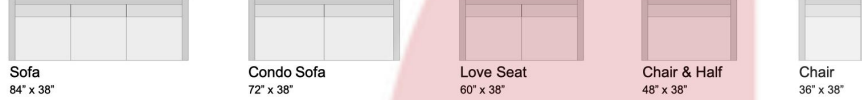

Config. A
Sofa with Flip Chaise
84" x 65"

Config. B
LHF Condo Corner
RHF Condo
104" x 104"

Config. C
LHF Sofa Corner
RHF Sofa
116" x 116"

Config. D
LHF Pillow Back Chaise
RHF Sofa
115" x 75"

Config. E
LHF Pillow Back Chaise
Armless Condo
RHF Pillow Back Chaise
136" x 75"

Config. F
LHF Sofa Corner
Armless Sofa
RHF Pillow Back Chaise 75"
148" x 92"

Config. G
LHF Condo
RHF Condo
132" x 38"

www.LFurniture.ca

Sofas & Chairs

Sofa 84" x 38" Condo Sofa 72" x 38" Love Seat 60" x 38" Chair & Half 48" x 38" Chair 36" x 38"

Sectional Components

Corner 38" x 38" LHF Love Corner 62" x 38" Armless RHF Love Corner 62" x 38" Armless LHF Condo Corner 68" x 38" Armless RHF Condo Corner 68" x 38" Armless

LHF Sofa Corner Armless 86" x 38" RHF Sofa Corner Armless 86" x 38"