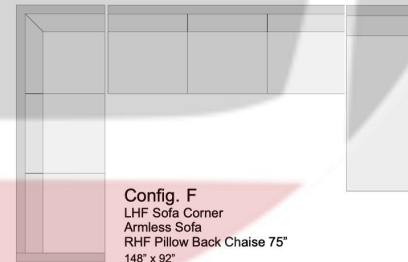

Config. A
Sofa with Flip Chaise
84" x 65"

Config. B
LHF Condo Corner
RHF Condo
104" x 104"

Config. C
LHF Sofa Corner
RHF Sofa
116" x 116"

Config. D
LHF Pillow Back Chaise
RHF Sofa
115" x 75"

Config. E
LHF Pillow Back Chaise
Armless Condo
RHF Pillow Back Chaise
136" x 75"

Config. F
LHF Sofa Corner
Armless Sofa
RHF Pillow Back Chaise 75"
148" x 92"

Config. G
LHF Condo
RHF Condo
132" x 38"

www.LFurniture.ca

Sofas & Chairs

Sofa 84" x 38" Condo Sofa 72" x 38" Love Seat 60" x 38" Chair & Half 48" x 38" Chair 36" x 38"

Sectional Components

Corner 38" x 38" LHF Love Corner 62" x 38" Armless RHF Love Corner 62" x 38" Armless LHF Condo Corner 68" x 38" Armless RHF Condo Corner 68" x 38" Armless

LHF Sofa Corner Armless 86" x 38" RHF Sofa Corner Armless 86" x 38"