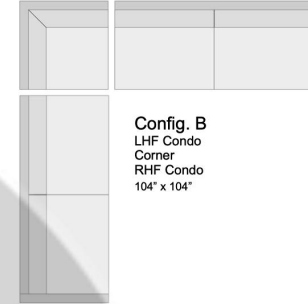

Config. A
Sofa with Flip Chaise
84" x 65"

Config. B
LHF Condo Corner
RHF Condo
104" x 104"

Config. C
LHF Sofa Corner
RHF Sofa
116" x 116"

Config. D
LHF Pillow Back Chaise
RHF Sofa
115" x 75"

Config. E
LHF Pillow Back Chaise
Armless Condo
RHF Pillow Back Chaise
136" x 75"

Config. F
LHF Sofa Corner
Armless Sofa
RHF Pillow Back Chaise 75"
148" x 92"

Config. G
LHF Condo
RHF Condo
132" x 38"

www.LFurniture.ca

Sofas & Chairs

Sofa 84" x 38" Condo Sofa 72" x 38" Love Seat 60" x 38" Chair & Half 48" x 38" Chair 36" x 38"

Sectional Components

Corner 38" x 38" LHF Love Corner 62" x 38" Armless RHF Love Corner 62" x 38" Armless LHF Condo Corner 68" x 38" Armless RHF Condo Corner 68" x 38" Armless

LHF Sofa Corner Armless 86" x 38" RHF Sofa Corner Armless 86" x 38"