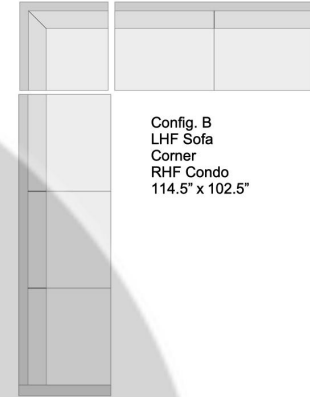

Config. A
Sofa with Flip Chaise
81" x 65"

Config. B
LHF Sofa
Corner
RHF Condo
114.5" x 102.5"

Config. C
LHF Sofa
Corner
Armless Love
RAF Pillow Back Chaise
114.5" x 124"

Config. D
LHF Pillow Back Chaise
RHF Sofa
114.5" x 74"

Config. E
LHF Pillow Back Chaise
Armless Condo
RHF Pillow Back Chaise
136" x 74"

Config. F
LHF Sofa Corner
Armless Sofa
RHF Pillow Back Chaise
90.5" x 148"

Config. G
LHF Condo
RHF Condo
129" x 38"

www.Lfurniture.ca