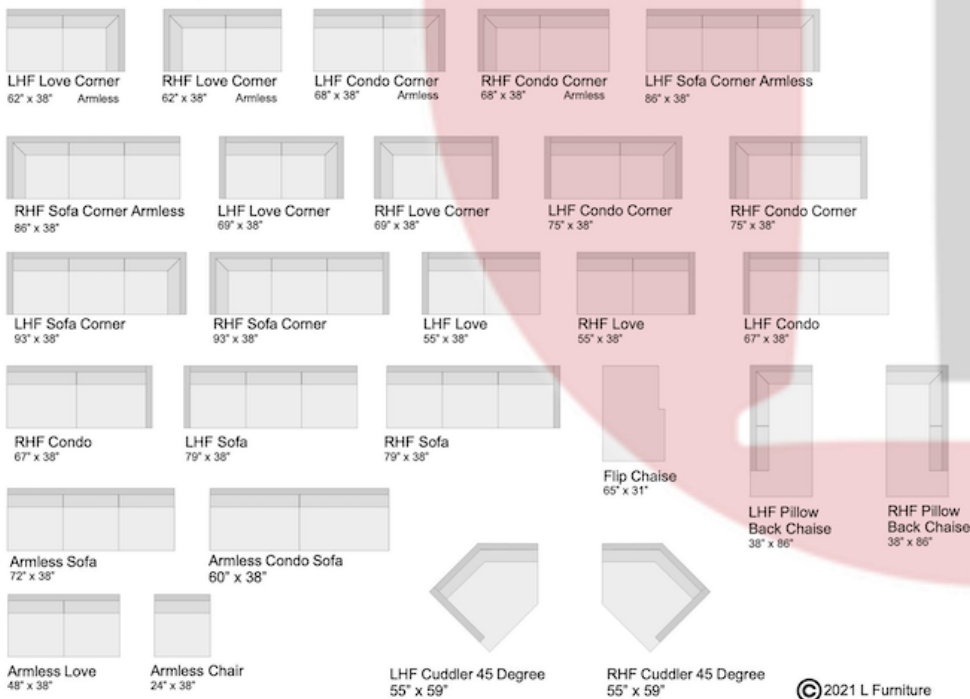

## Sofas & Chairs

Sofa 86" x 38"  
 Condo Sofa 74" x 38"  
 Love Seat 62" x 38"  
 Chair & Half 50" x 38"  
 Chair 38" x 38"

## Sectional Components

LHF Love Corner 62" x 38" Armless  
 RHF Love Corner 62" x 38" Armless  
 LHF Condo Corner 68" x 38" Armless  
 RHF Condo Corner 68" x 38" Armless  
 LHF Sofa Corner Armless 86" x 38"  
 RHF Sofa Corner Armless 86" x 38"  
 LHF Love Corner 69" x 38"  
 RHF Love Corner 69" x 38"  
 LHF Condo Corner 75" x 38"  
 RHF Condo Corner 75" x 38"  
 LHF Sofa Corner 93" x 38"  
 RHF Sofa Corner 93" x 38"  
 LHF Love 55" x 38"  
 RHF Love 55" x 38"  
 LHF Condo 67" x 38"  
 RHF Condo 67" x 38"  
 LHF Sofa 79" x 38"  
 RHF Sofa 79" x 38"  
 Flip Chaise 65" x 31"  
 LHF Pillow Back Chaise 38" x 86"  
 RHF Pillow Back Chaise 38" x 86"  
 Armless Sofa 72" x 38"  
 Armless Condo Sofa 60" x 38"  
 LHF Cuddler 45 Degree 55" x 59"  
 RHF Cuddler 45 Degree 55" x 59"

## Some Popular Configurations – Or Make Your Own

Config. A  
 Sofa with Flip Chaise  
 86" x 65"

Config. B  
 LHF Sofa  
 RHF Sofa corner  
 117" x 93"

Config. C  
 LHF Cuddler  
 Armless Love  
 RAF Corner Sofa armless  
 RAF Cuddler  
 141" x 141"

Config. G  
 LHF Sofa + Flip Chaise  
 RHF Cuddler  
 134" x 65"

[www.Lfurniture.ca](http://www.Lfurniture.ca)