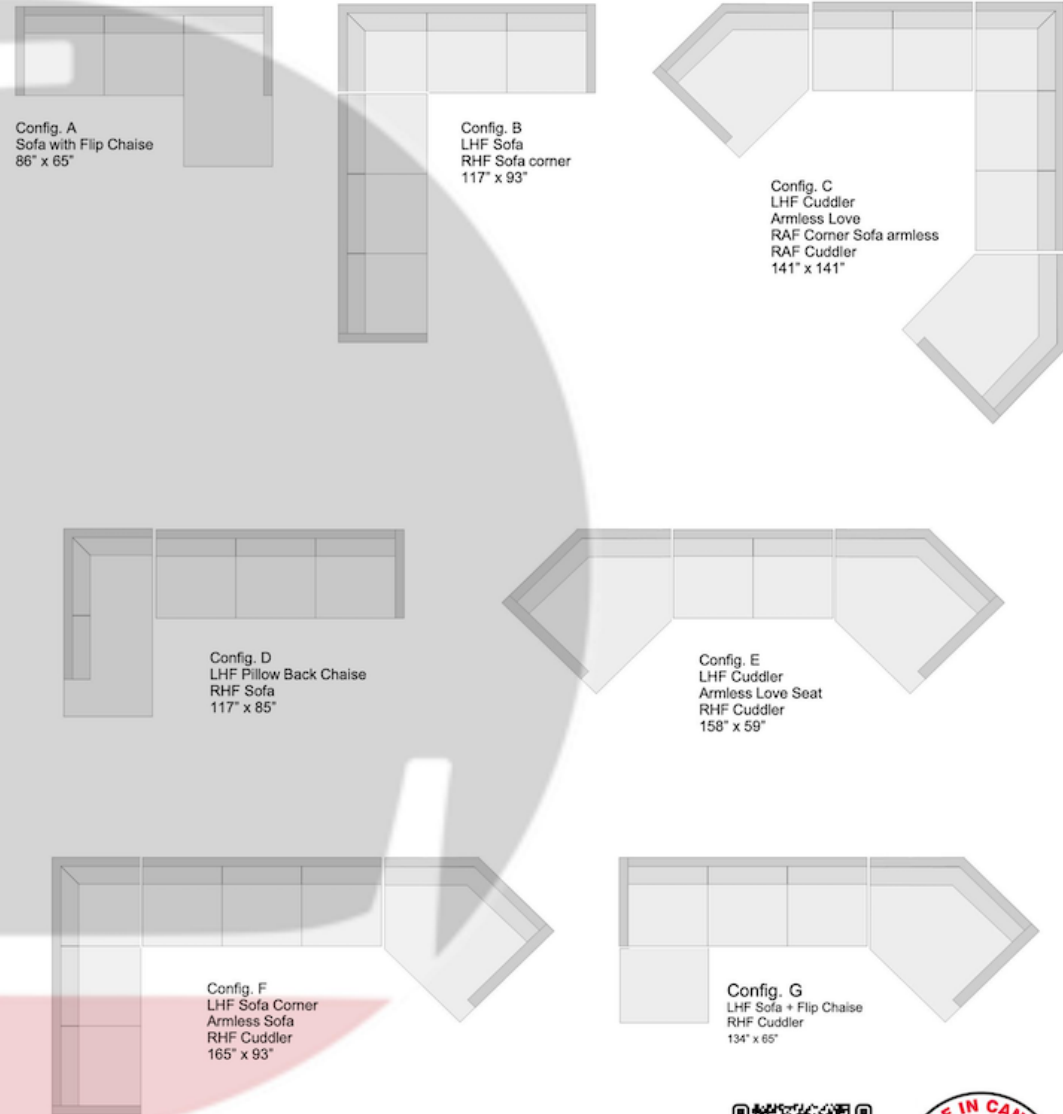

## Sofas & Chairs

Sofa 86" x 38"  
 Condo Sofa 74" x 38"  
 Love Seat 62" x 38"  
 Chair & Half 50" x 38"  
 Chair 38" x 38"

## Sectional Components

LHF Love Corner 62" x 38" Armless  
 RHF Love Corner 62" x 38" Armless  
 LHF Condo Corner 68" x 38" Armless  
 RHF Condo Corner 68" x 38" Armless  
 LHF Sofa Corner Armless 86" x 38"  
 RHF Sofa Corner Armless 86" x 38"  
 LHF Love Corner 69" x 38"  
 RHF Love Corner 69" x 38"  
 LHF Condo Corner 75" x 38"  
 RHF Condo Corner 75" x 38"  
 LHF Sofa Corner 93" x 38"  
 RHF Sofa Corner 93" x 38"  
 LHF Love 55" x 38"  
 RHF Love 55" x 38"  
 LHF Condo 67" x 38"  
 RHF Condo 67" x 38"  
 LHF Sofa 79" x 38"  
 RHF Sofa 79" x 38"  
 Flip Chaise 65" x 31"  
 LHF Pillow Back Chaise 38" x 86"  
 RHF Pillow Back Chaise 38" x 86"  
 Armless Sofa 72" x 38"  
 Armless Condo Sofa 60" x 38"  
 LHF Cuddler 45 Degree 55" x 59"  
 RHF Cuddler 45 Degree 55" x 59"

## Some Popular Configurations – Or Make Your Own

Config. A  
 Sofa with Flip Chaise  
 86" x 65"

Config. B  
 LHF Sofa  
 RHF Sofa corner  
 117" x 93"

Config. C  
 LHF Cuddler  
 Armless Love  
 RAF Corner Sofa armless  
 RAF Cuddler  
 141" x 141"

Config. G  
 LHF Sofa + Flip Chaise  
 RHF Cuddler  
 134" x 65"

[www.Lfurniture.ca](http://www.Lfurniture.ca)