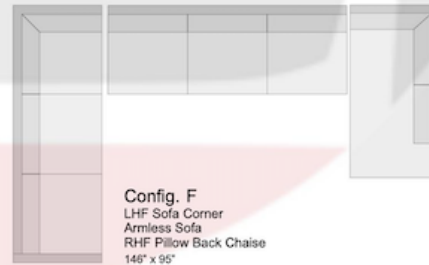

## Some Popular Configurations – Or Make Your Own

Config. A  
Sofa with Flip Chaise  
92" x 65"

Config. B  
LHF Condo  
Corner  
RHF Condo  
107" x 107"

Config. C  
LHF Sofa  
Corner  
Armless Love  
RAF Pillow Back Chaise  
119" x 122"

Config. D  
LHF Pillow Back Chaise  
RHF Sofa  
119" x 75"

Config. E  
LHF Pillow Back Chaise  
Armless Condo  
RHF Pillow Back Chaise  
134" x 75"

Config. F  
LHF Sofa Corner  
Armless Sofa  
RHF Pillow Back Chaise  
146" x 95"

Config. G  
LHF Condo  
RHF Condo  
140" x 37"

[www.Lfurniture.ca](http://www.Lfurniture.ca)