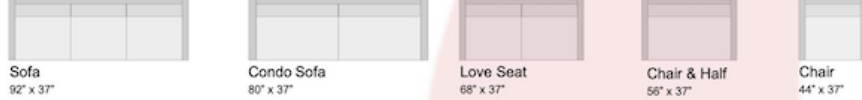

Sofas & Chairs

Sofa 92" x 37"
Condo Sofa 80" x 37"
Love Seat 68" x 37"
Chair & Half 56" x 37"
Chair 44" x 37"