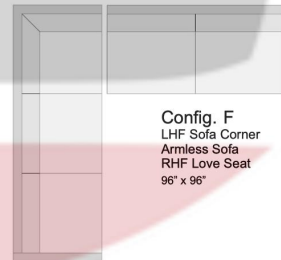

Config. A
Sofa with Flip Chaise
92" x 65"

Config. B
LHF Sofa
Corner
RHF Love Seat
120" x 96"

Config. C
LHF Sofa
Corner
Armless Love
RAF End Chaise
120" x 124"

Config. D
LHF End Chaise
RHF Sofa
120" x 68"

Config. E
LHF End Chaise
Armless Lover Seat
RHF End Chaise
124" x 68"

Config. F
LHF Sofa Corner
Armless Sofa
RHF Love Seat
96" x 96"

Config. G
LHF Condo
RHF Condo
140" x 38"

Sofas & Chairs

Sectional Components