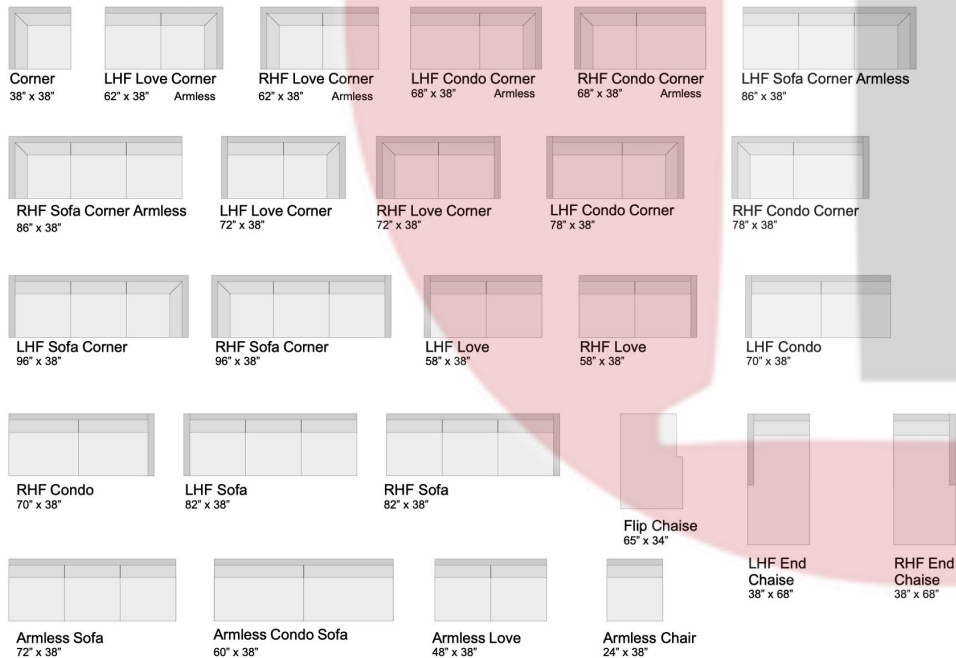

Config. A
Sofa with Flip Chaise
92" x 65"

Config. B
LHF Sofa
Corner
RHF Love Seat
120" x 96"

Config. C
LHF Sofa
Corner
Armless Love
RAF End Chaise
120" x 124"

Config. D
LHF End Chaise
RHF Sofa
120" x 68"

Config. E
LHF End Chaise
Armless Lover Seat
RHF End Chaise
124" x 68"

Config. F
LHF Sofa Corner
Armless Sofa
RHF Love Seat
96" x 96"

Config. G
LHF Condo
RHF Condo
140" x 38"

Sofas & Chairs

Sectional Components