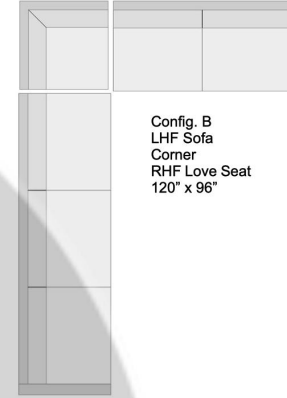

Config. A
Sofa with Flip Chaise
92" x 65"

Config. B
LHF Sofa
Corner
RHF Love Seat
120" x 96"

Config. C
LHF Sofa
Corner
Armless Love
RAF End Chaise
120" x 124"

Config. D
LHF End Chaise
RHF Sofa
120" x 68"

Config. E
LHF End Chaise
Armless Lover Seat
RHF End Chaise
124" x 68"

Config. F
LHF Sofa Corner
Armless Sofa
RHF Love Seat
96" x 96"

Config. G
LHF Condo
RHF Condo
140" x 38"

Sofas & Chairs

Sectional Components