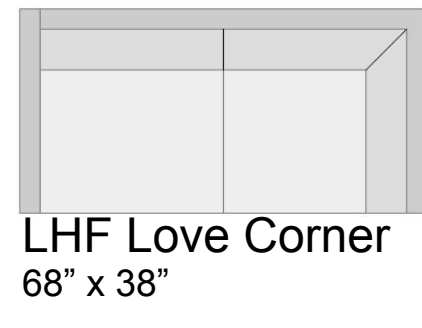

Config. F
LHF Sofa Corner
Armless Sofa
RHF Pillow Back Chaise 75"
148" x 92"

Config. G
LHF Condo
RHF Condo
132" x 38"

Sofas & Chairs

Sofa
84" x 38"

Condo Sofa
72" x 38"

Love Seat
60" x 38"

Chair & Half
48" x 38"

Chair
36" x 38"

Sectional Components

Corner
38" x 38"

LHF Love Corner
62" x 38" Armless

RHF Love Corner
62" x 38" Armless

LHF Condo Corner
68" x 38" Armless

RHF Condo Corner
68" x 38" Armless

LHF Sofa Corner Armless
86" x 38"

RHF Sofa Corner Armless
86" x 38"

LHF Love Corner
68" x 38"

LHF Love Corner
68" x 38"

LHF Condo Corner
74" x 38"

RHF Condo Corner
74" x 38"

LHF Sofa Corner
92" x 38"

RHF Sofa Corner
92" x 38"

Armless Sofa
72" x 38"