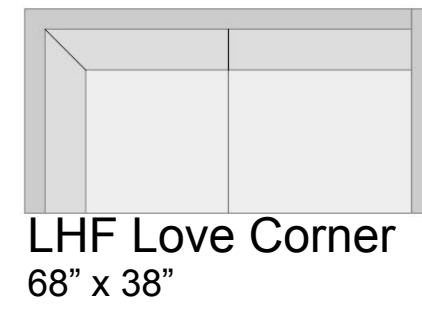

Config. F
LHF Sofa Corner
Armless Sofa
RHF Pillow Back Chaise 75"
148" x 92"

Config. G
LHF Condo
RHF Condo
132" x 38"

Sofas & Chairs

Sofa
84" x 38"

Condo Sofa
72" x 38"

Love Seat
60" x 38"

Chair & Half
48" x 38"

Chair
36" x 38"

Sectional Components

Corner
38" x 38"

LHF Love Corner
62" x 38" Armless

RHF Love Corner
62" x 38" Armless

LHF Condo Corner
68" x 38" Armless

RHF Condo Corner
68" x 38" Armless

LHF Sofa Corner Armless
86" x 38"

RHF Sofa Corner Armless
86" x 38"

LHF Love Corner
68" x 38"

LHF Love Corner
68" x 38"

LHF Condo Corner
74" x 38"

RHF Condo Corner
74" x 38"

LHF Sofa Corner
92" x 38"

RHF Sofa Corner
92" x 38"

Armless Sofa
72" x 38"