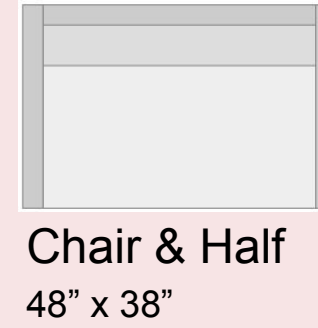

Config. A
Sofa with Flip Chaise
84" x 65"

Config. B
LHF Condo
Corner
RHF Condo
104" x 104"

Config. C
LHF Sofa
Corner
RHF Sofa
116" x 116"

Config. D
LHF Pillow Back Chaise
RHF Sofa
115" x 75"

Config. E
LHF Pillow Back Chaise
Armless Condo
RHF Pillow Back Chaise
136" x 75"

Config. F
LHF Sofa Corner
Armless Sofa
RHF Pillow Back Chaise 75"
148" x 92"

Config. G
LHF Condo
RHF Condo
132" x 38"

Sofas & Chairs

Sofa
84" x 38"

Condo Sofa
72" x 38"

Love Seat
60" x 38"

Chair & Half
48" x 38"

Chair
36" x 38"

Sectional Components

Corner
38" x 38"

LHF Love Corner
62" x 38" Armless

RHF Love Corner
62" x 38" Armless

LHF Condo Corner
68" x 38" Armless

RHF Condo Corner
68" x 38" Armless

LHF Sofa Corner Armless
86" x 38"