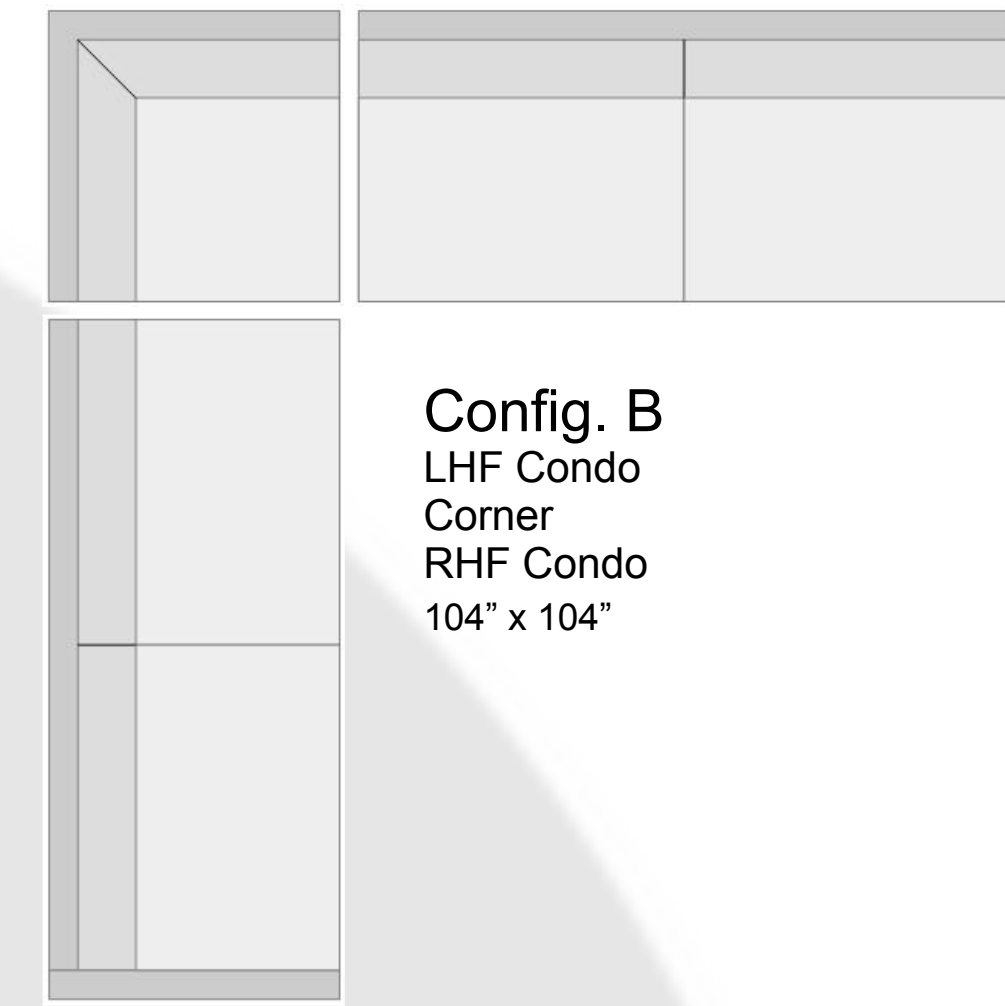

Config. A
Sofa with Flip Chaise
84" x 65"

Config. B
LHF Condo
Corner
RHF Condo
104" x 104"

Config. C
LHF Sofa
Corner
RHF Sofa
116" x 116"

Config. D
LHF Pillow Back Chaise
RHF Sofa
115" x 75"

Config. E
LHF Pillow Back Chaise
Armless Condo
RHF Pillow Back Chaise
136" x 75"

Config. F
LHF Sofa Corner
Armless Sofa
RHF Pillow Back Chaise 75"
148" x 92"

Config. G
LHF Condo
RHF Condo
132" x 38"

Sofas & Chairs

Sofa
84" x 38"

Condo Sofa
72" x 38"

Love Seat
60" x 38"

Chair & Half
48" x 38"

Chair
36" x 38"

Sectional Components

Corner
38" x 38"

LHF Love Corner
62" x 38" Armless

RHF Love Corner
62" x 38" Armless

LHF Condo Corner
68" x 38" Armless

RHF Condo Corner
68" x 38" Armless

LHF Sofa Corner Armless
86" x 38"

LHF Sofa
78" x 38"

RHF Sofa
78" x 38"