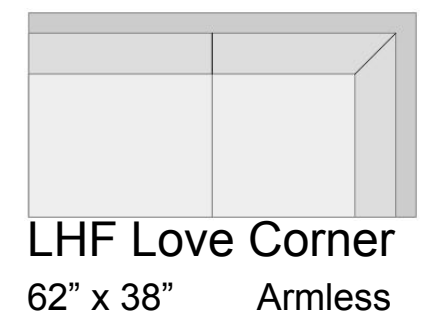

Config. F
LHF Sofa Corner
Armless Sofa
RHF Pillow Back Chaise 75"
148" x 92"

Config. G
LHF Condo
RHF Condo
132" x 38"

Sofas & Chairs

Sofa
84" x 38"

Condo Sofa
72" x 38"

Love Seat
60" x 38"

Chair & Half
48" x 38"

Chair
36" x 38"

Sectional Components

Corner
38" x 38"

LHF Love Corner
62" x 38" Armless

RHF Love Corner
62" x 38" Armless

LHF Condo Corner
68" x 38" Armless

RHF Condo Corner
68" x 38" Armless

LHF Sofa Corner Armless
86" x 38"