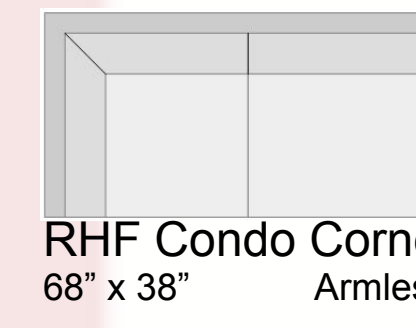

Config. F
LHF Sofa Corner
Armless Sofa
RHF Pillow Back Chaise 75"
148" x 92"

Config. G
LHF Condo
RHF Condo
132" x 38"

Sofas & Chairs

Sofa
84" x 38"

Condo Sofa
72" x 38"

Love Seat
60" x 38"

Chair & Half
48" x 38"

Chair
36" x 38"

Sectional Components

Corner
38" x 38"

LHF Love Corner
62" x 38" Armless

RHF Love Corner
62" x 38" Armless

LHF Condo Corner
68" x 38" Armless

RHF Condo Corner
68" x 38" Armless

LHF Sofa Corner Armless
86" x 38"

RHF Sofa Corner Armless
86" x 38"

LHF Love Corner
68" x 38"

LHF Love Corner
68" x 38"

LHF Condo Corner
74" x 38"

RHF Condo Corner
74" x 38"

LHF Sofa Corner
92" x 38"

RHF Sofa Corner
92" x 38"

Armless Sofa
72" x 38"