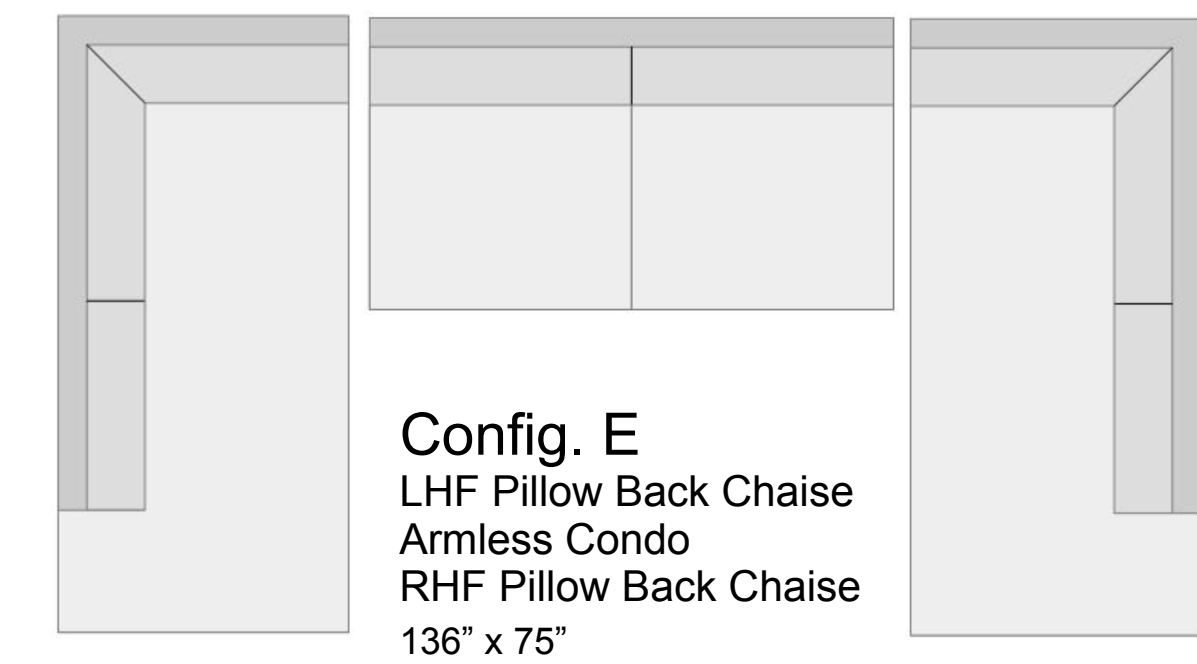

Config. A
Sofa with Flip Chaise
84" x 65"

Config. B
LHF Condo
Corner
RHF Condo
104" x 104"

Config. C
LHF Sofa
Corner
RHF Sofa
116" x 116"

Config. D
LHF Pillow Back Chaise
RHF Sofa
115" x 75"

Config. E
LHF Pillow Back Chaise
Armless Condo
RHF Pillow Back Chaise
136" x 75"

Config. F
LHF Sofa Corner
Armless Sofa
RHF Pillow Back Chaise 75"
148" x 92"

Config. G
LHF Condo
RHF Condo
132" x 38"

Sofas & Chairs

Sofa
84" x 38"

Condo Sofa
72" x 38"

Love Seat
60" x 38"

Chair & Half
48" x 38"

Chair
36" x 38"

Sectional Components

Corner
38" x 38"

LHF Love Corner
62" x 38" Armless

RHF Love Corner
62" x 38" Armless

LHF Condo Corner
68" x 38" Armless

RHF Condo Corner
68" x 38" Armless

LHF Sofa Corner Armless
86" x 38"