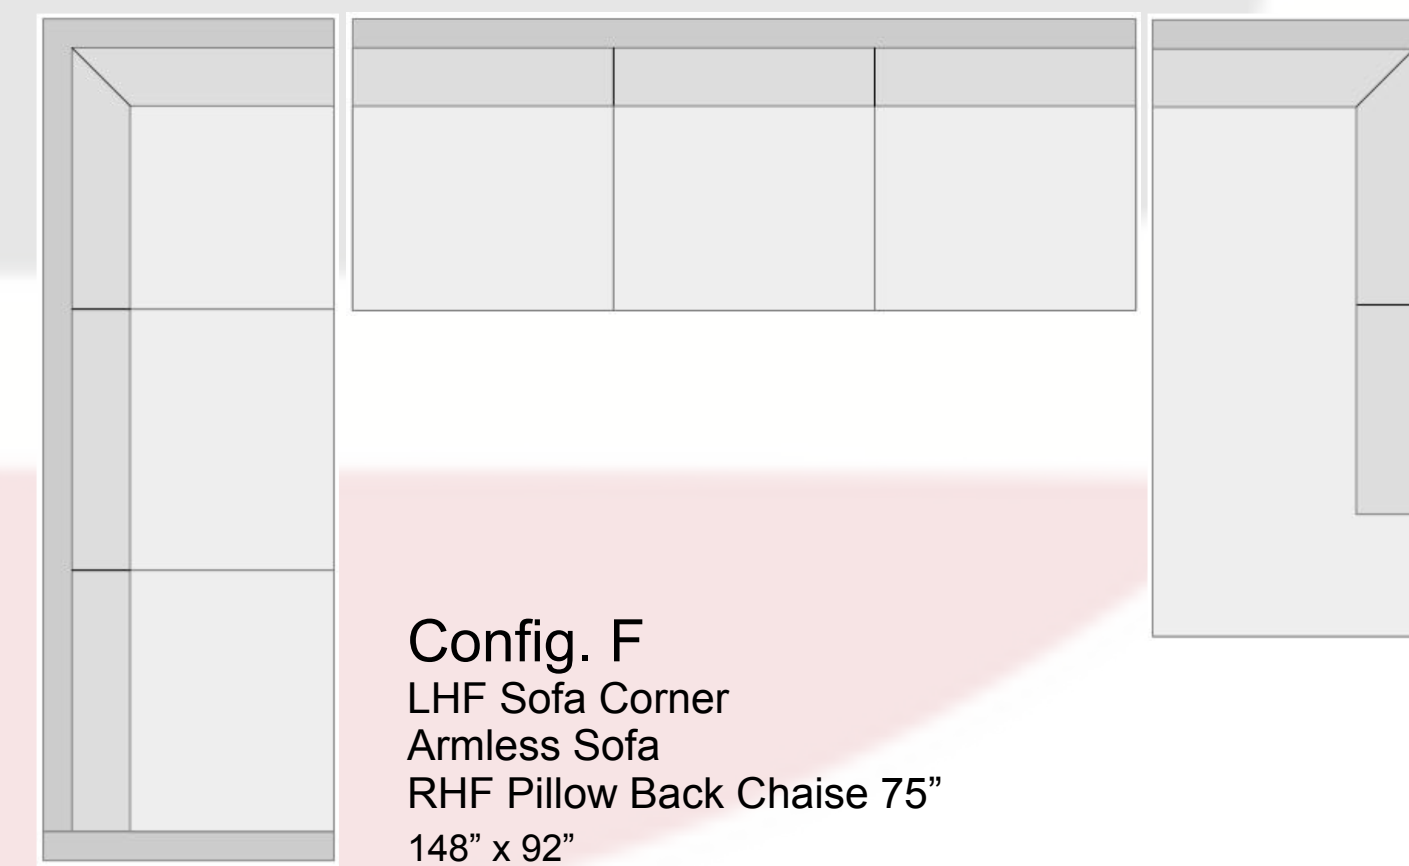

Config. A
Sofa with Flip Chaise
84" x 65"

Config. B
LHF Condo
Corner
RHF Condo
104" x 104"

Config. C
LHF Sofa
Corner
RHF Sofa
116" x 116"

Config. D
LHF Pillow Back Chaise
RHF Sofa
115" x 75"

Config. E
LHF Pillow Back Chaise
Armless Condo
RHF Pillow Back Chaise
136" x 75"

Config. F
LHF Sofa Corner
Armless Sofa
RHF Pillow Back Chaise 75"
148" x 92"

Config. G
LHF Condo
RHF Condo
132" x 38"

Sofas & Chairs

Sofa
84" x 38"

Condo Sofa
72" x 38"

Love Seat
60" x 38"

Chair & Half
48" x 38"

Chair
36" x 38"

Sectional Components

Corner
38" x 38"

LHF Love Corner
62" x 38" Armless

RHF Love Corner
62" x 38" Armless

LHF Condo Corner
68" x 38" Armless

RHF Condo Corner
68" x 38" Armless

LHF Sofa Corner Armless
86" x 38"